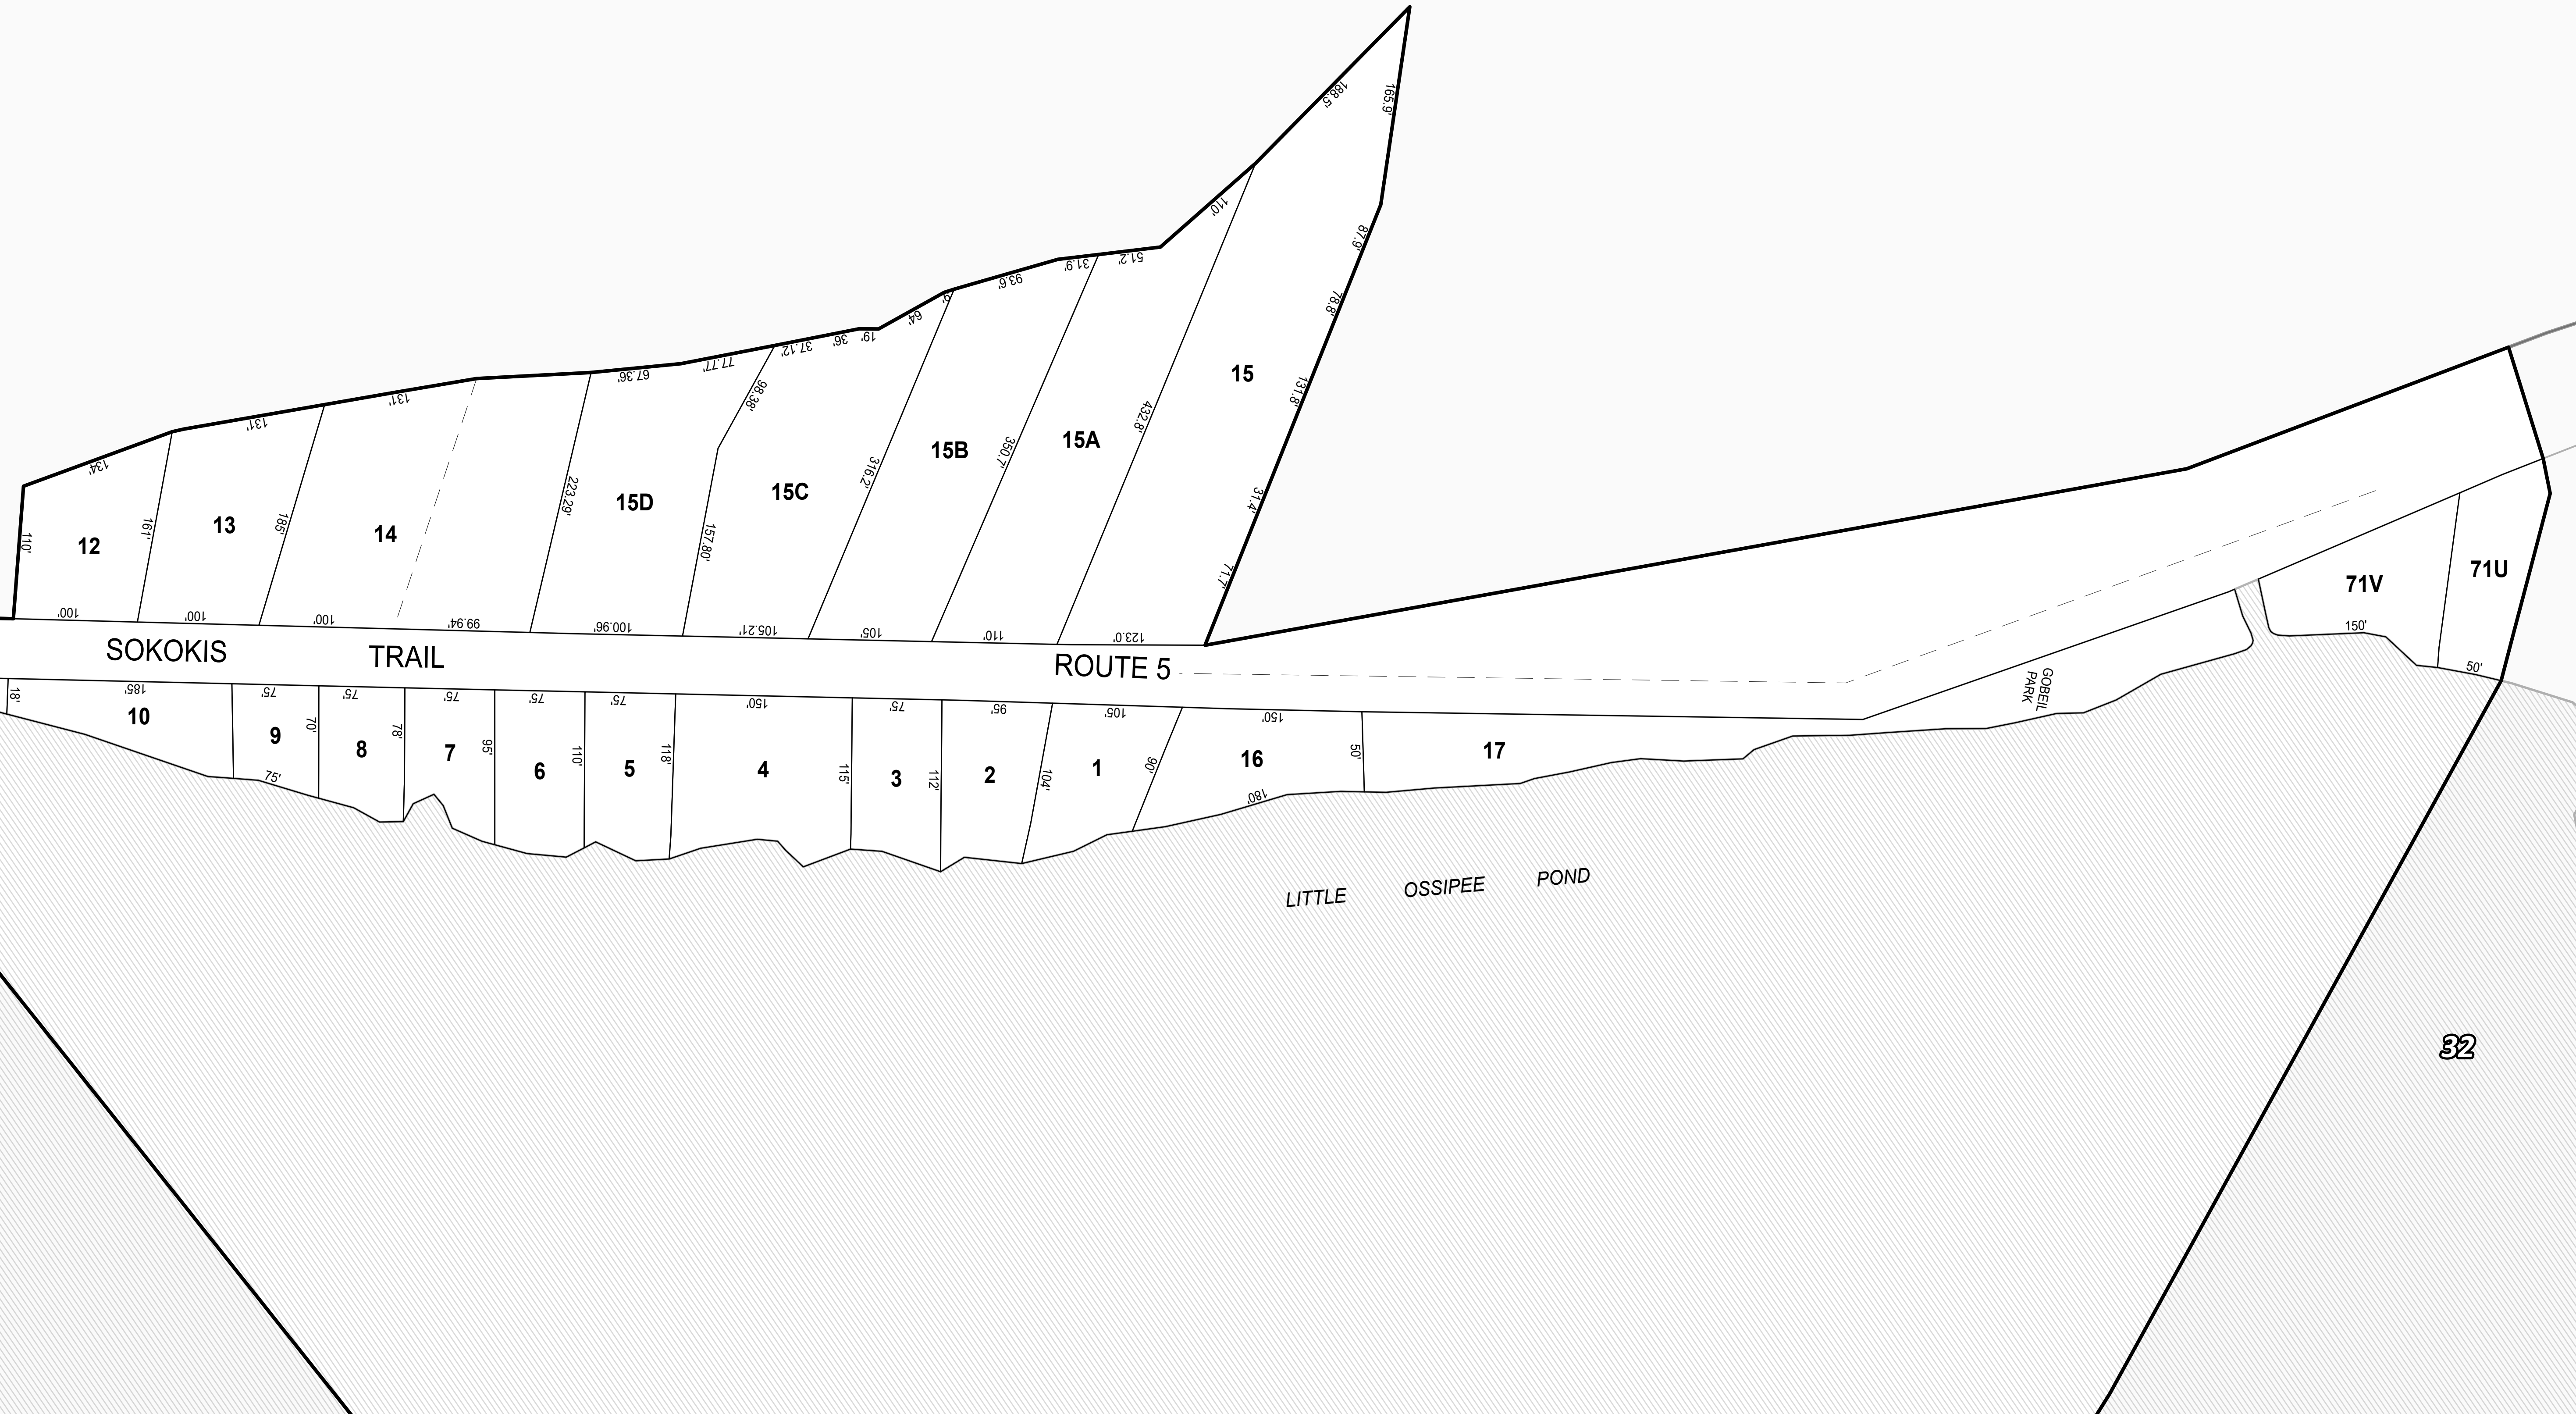

10

7

11

SOKOKIS TRAIL

ROUTE 5

LITTLE OSSIPPEE POND

GOSEBIL PARK

71V

71U

32

23

MAPS PREPARED BY:
SEBAGO
TECHNICS
WWW.SEBAGOTECHNICS.COM
75 John Roberts Rd - Suite 3A
South Portland, ME 04106
Tel: 207-200-2100

PROPERTY MAP
TOWN OF WATERBORO, MAINE
APRIL 1, 2024

MAP 30